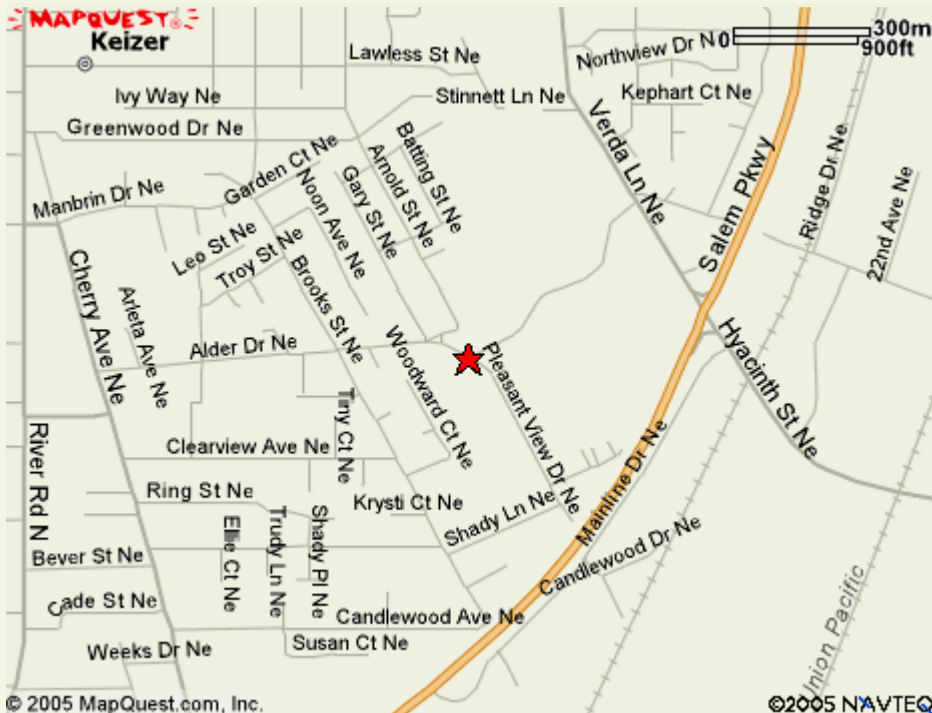

NORTH

MAPQUEST  
Keizer

300m  
900ft

WEST